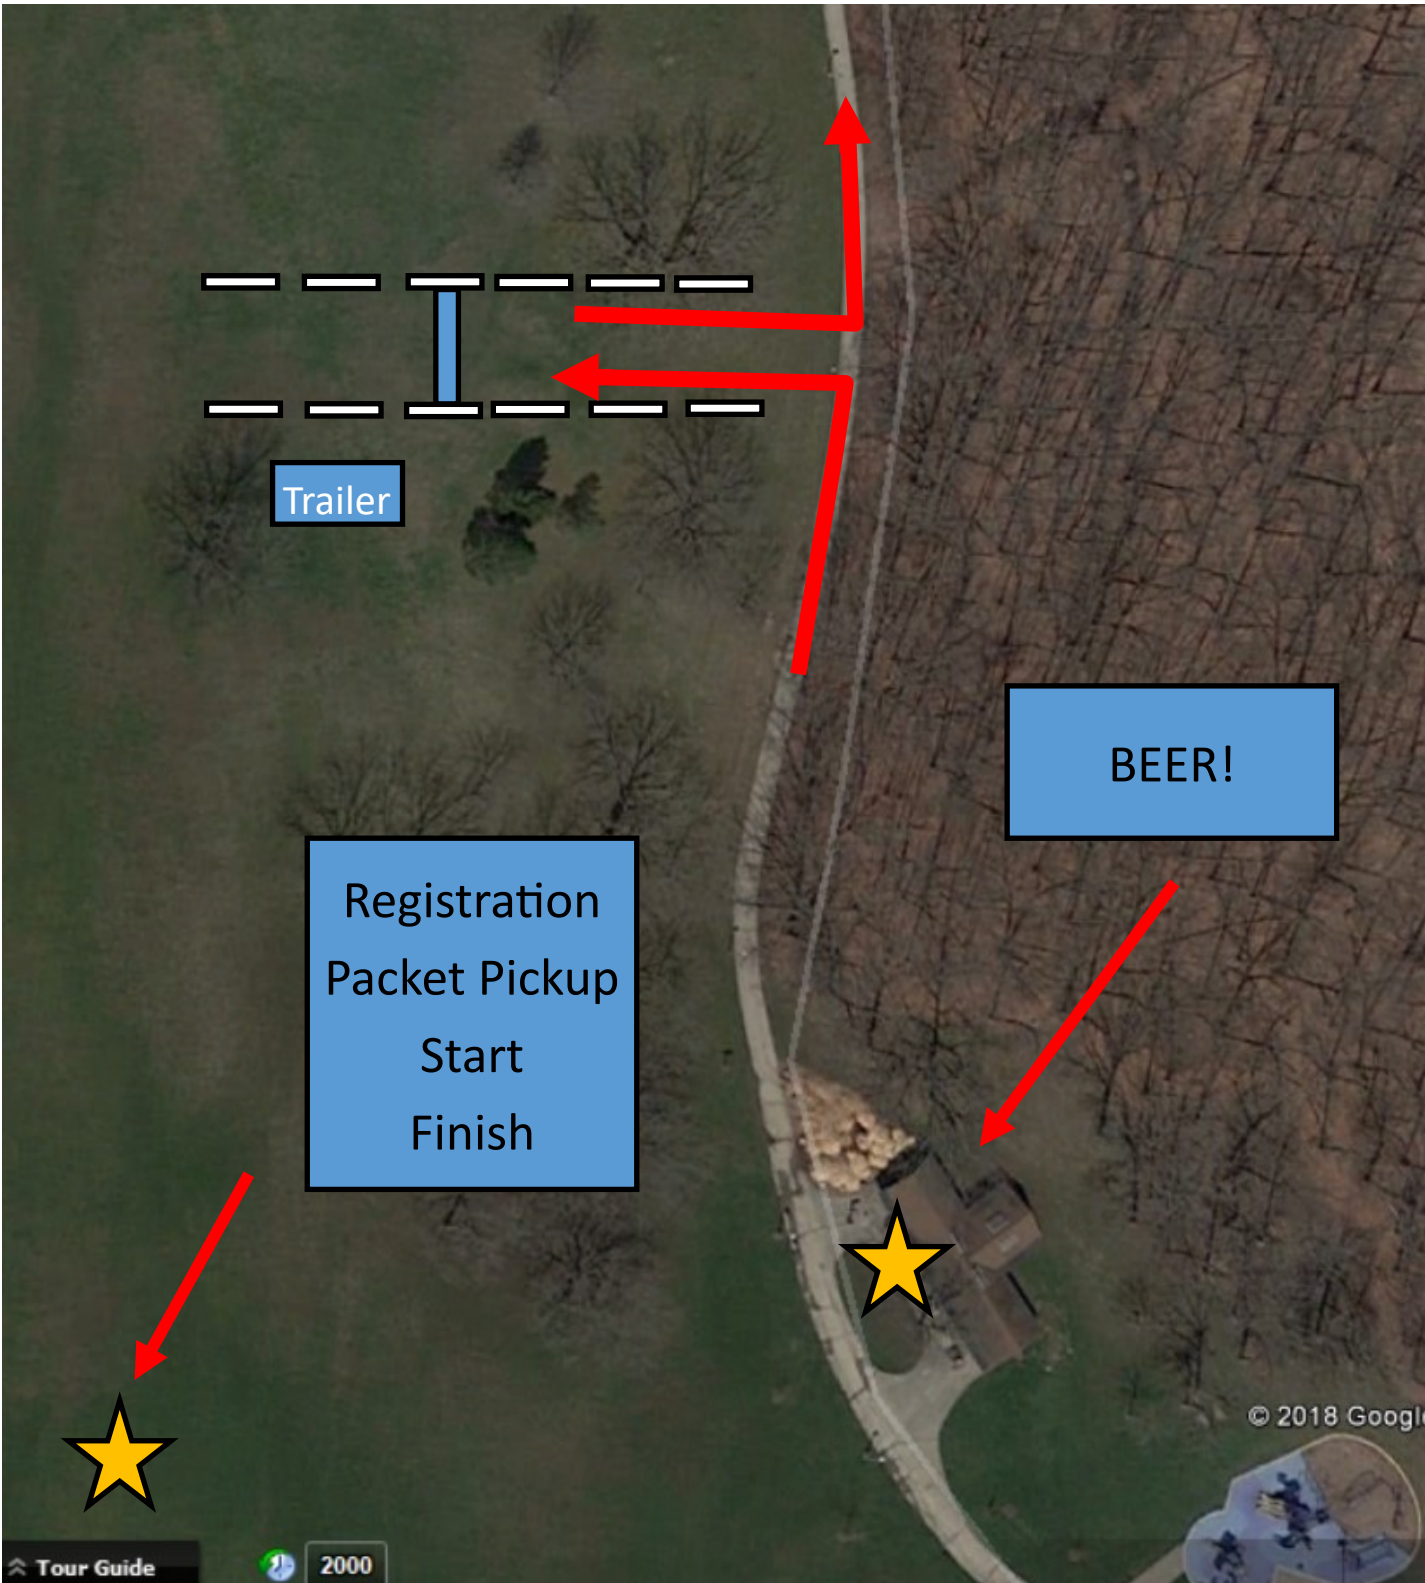

Road

Run right
Pass left

Start

Beer Garden 5K
Greenfield Park
Lap 1

1 lap around pond
then on to road

Run right
Pass left

Finish

Beer Garden 5K
Greenfield Park
Lap 2

Run right
Pass left

Registration
Packet Pickup
Start
Finish

BEER!

Beer Garden 5K
Greenfield Park
Lap 2

Trailer

Registration
Packet Pickup
Start
Finish

BEER!

Tour Guide

2000

© 2018 Google