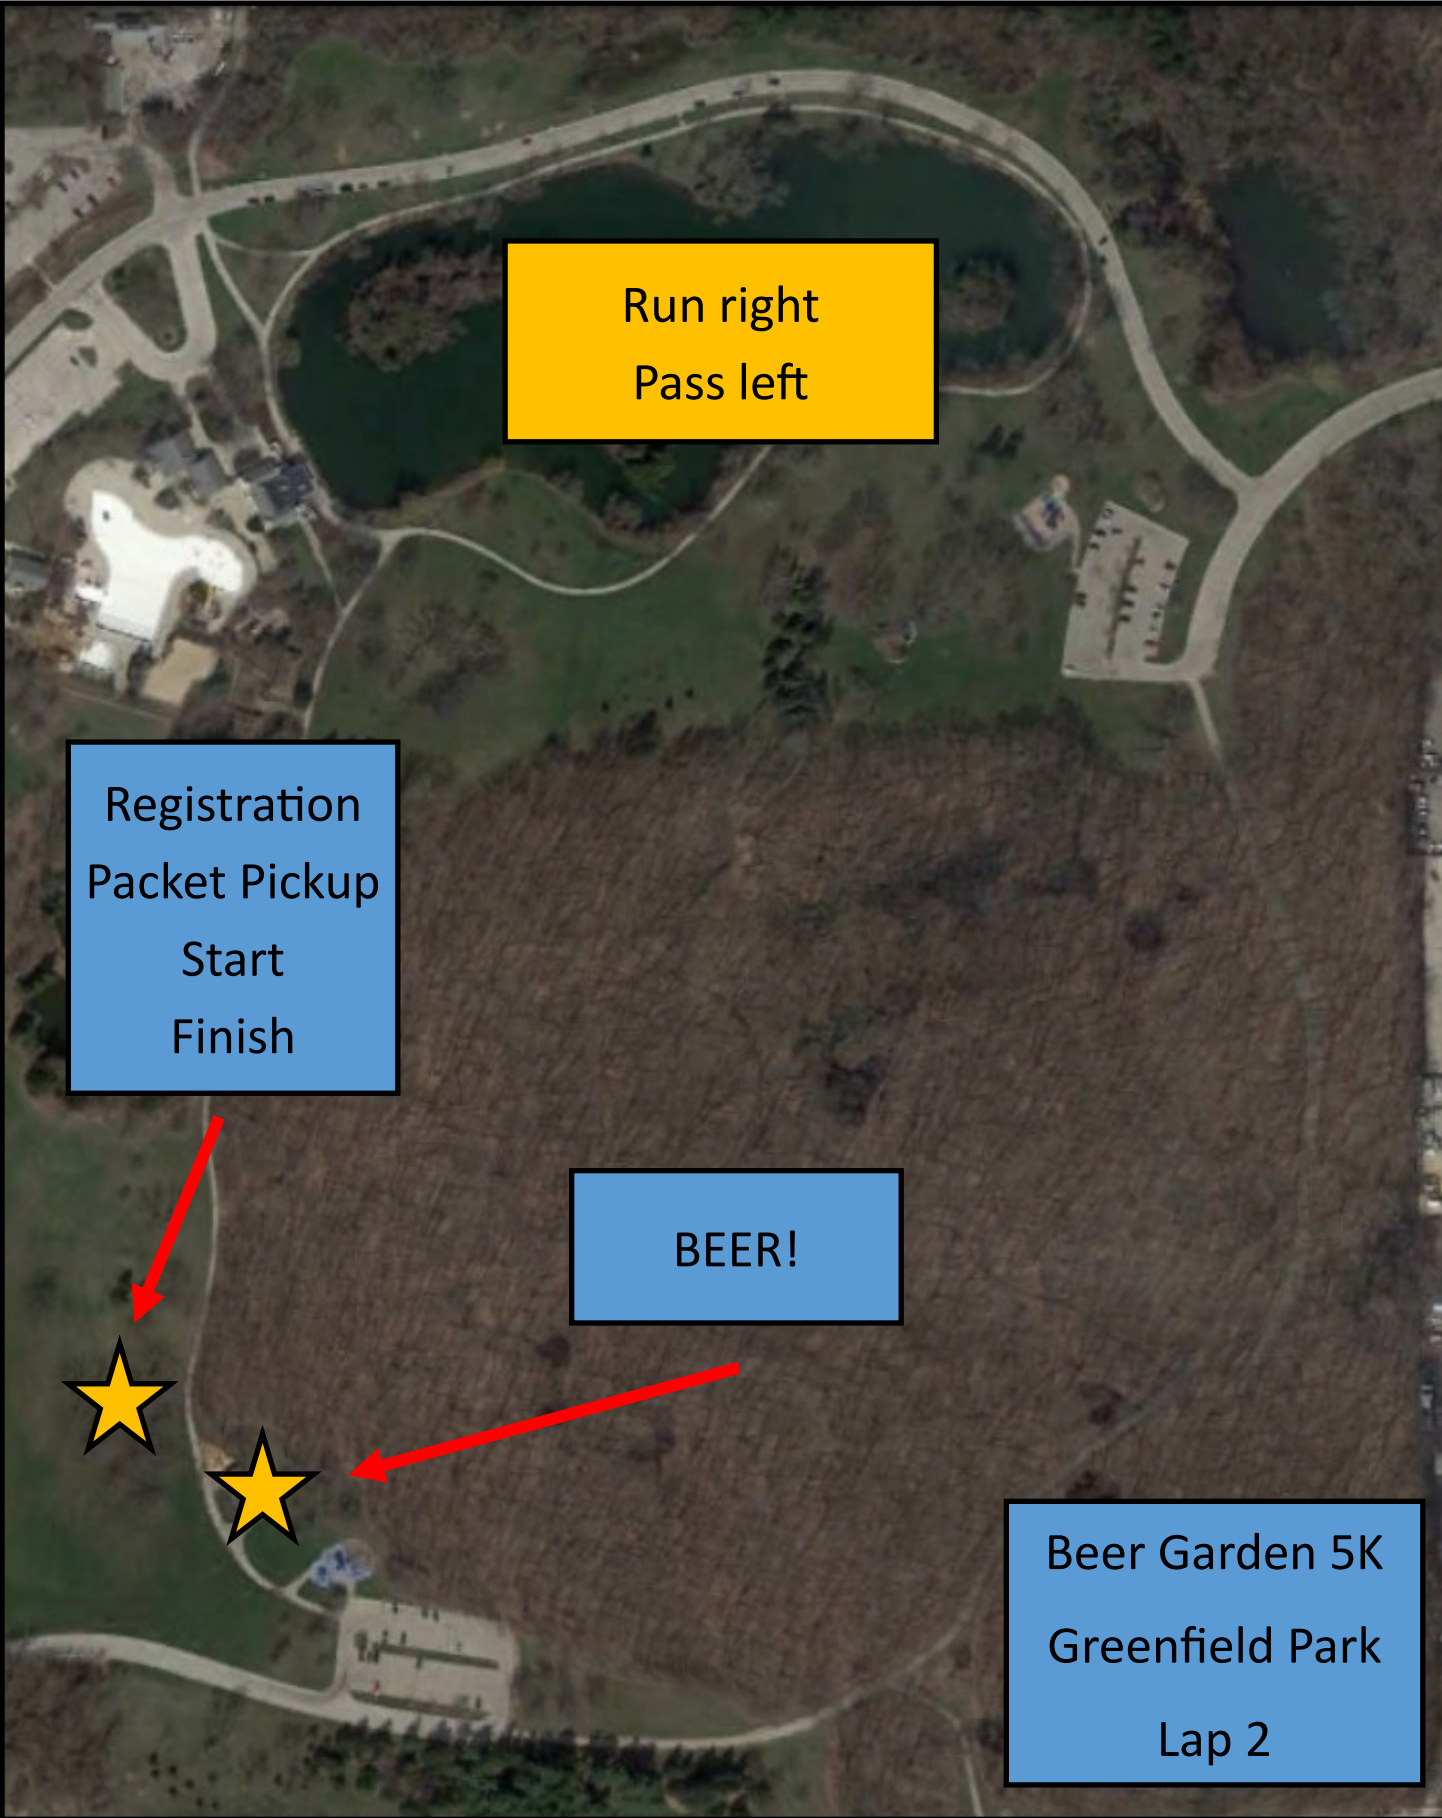

Road

Run right
Pass left

Start

Beer Garden 5K
Greenfield Park
Lap 1

1 lap around pond
then on to road

Run right
Pass left

Finish

Beer Garden 5K
Greenfield Park
Lap 2

Run right
Pass left

Registration
Packet Pickup
Start
Finish

BEER!

Beer Garden 5K
Greenfield Park
Lap 2

Trailer

Registration
Packet Pickup
Start
Finish

BEER!

Tour Guide

2000

© 2018 Google