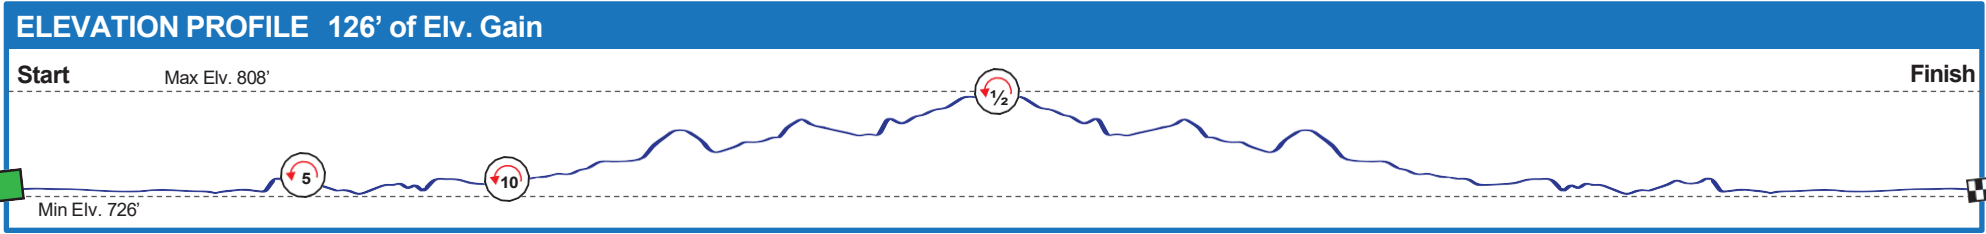

# Last Call 5K, 10K, & 1/2 Marathon Course Map

E.B. Shurts Building, Fox River Sanctuary  
810 W College Ave  
Waukesha, WI 53186

**LEGEND**

1/2 Course	Turnaround Points
1/2 Mile Markers	Reg/Package Pickup
Start/Finish Line	Hot Chocolate/Awards
Aid Station	Restrooms