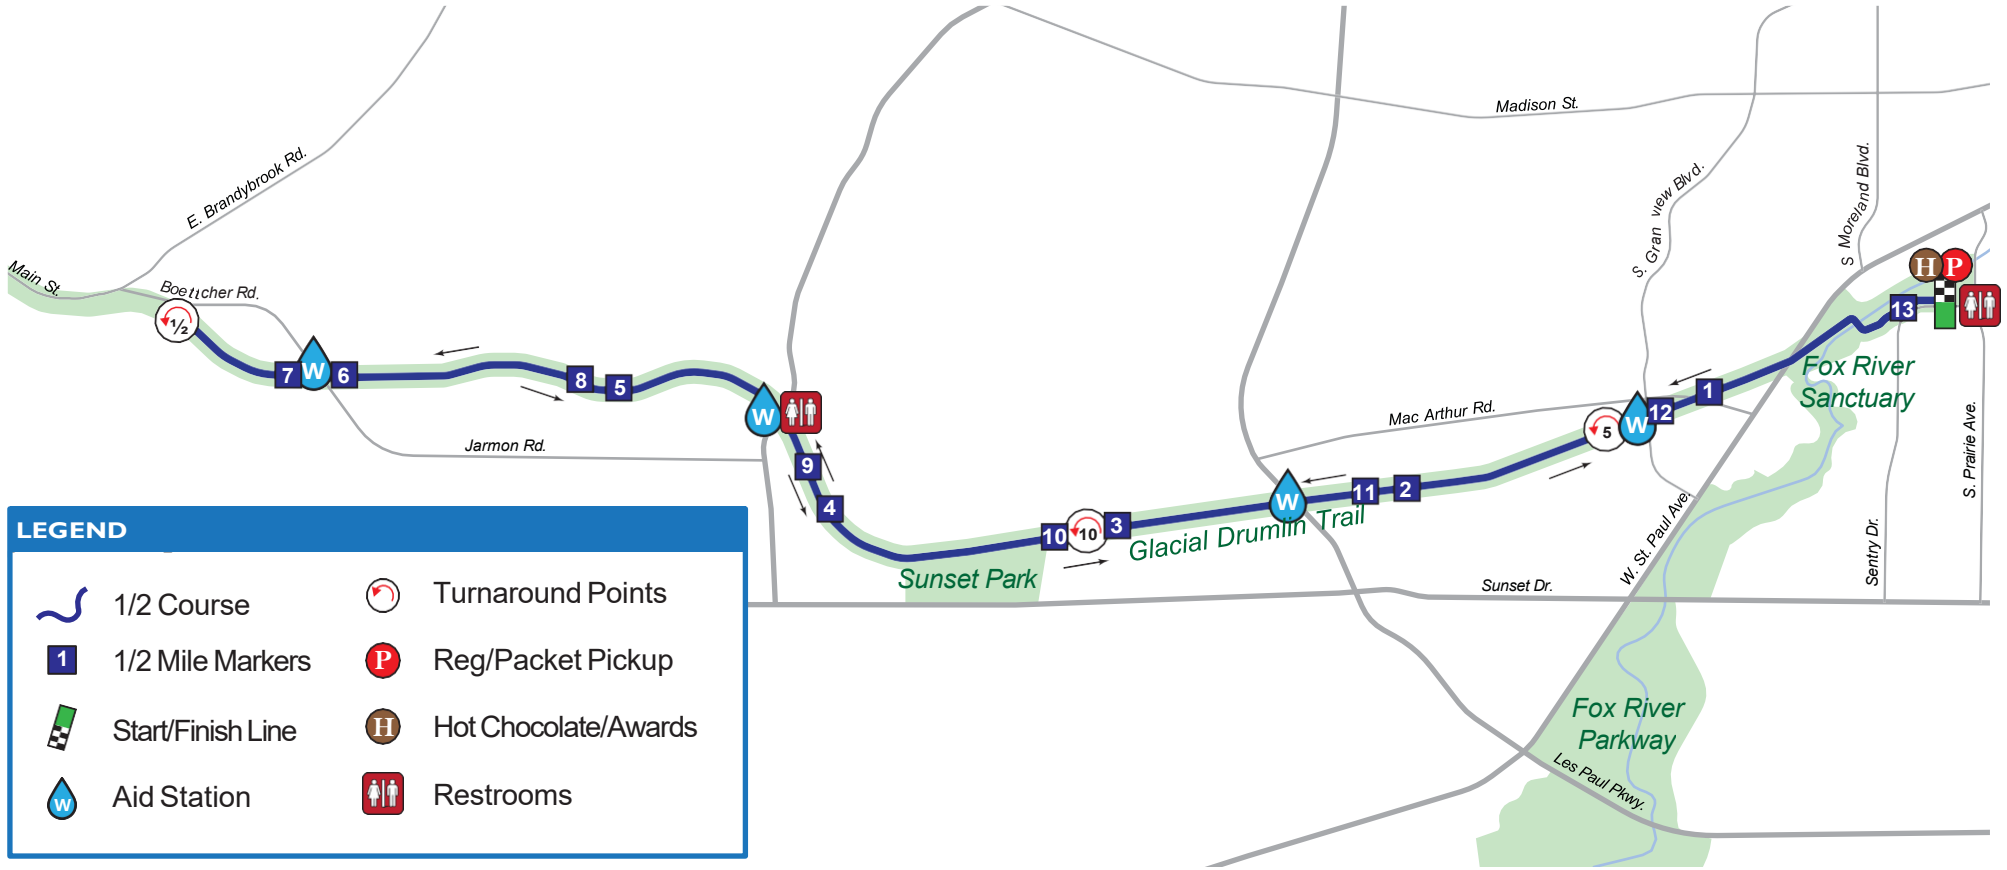

# Last Call 5K, 10K, & 1/2 Marathon Course Map

E.B. Shurts Building, Fox River Sanctuary  
810 W College Ave  
Waukesha, WI 53186

**LEGEND**

1/2 Course	Turnaround Points
1/2 Mile Markers	Reg/Package Pickup
Start/Finish Line	Hot Chocolate/Awards
Aid Station	Restrooms

**CHILLY WILLY**  
RUN SERIES