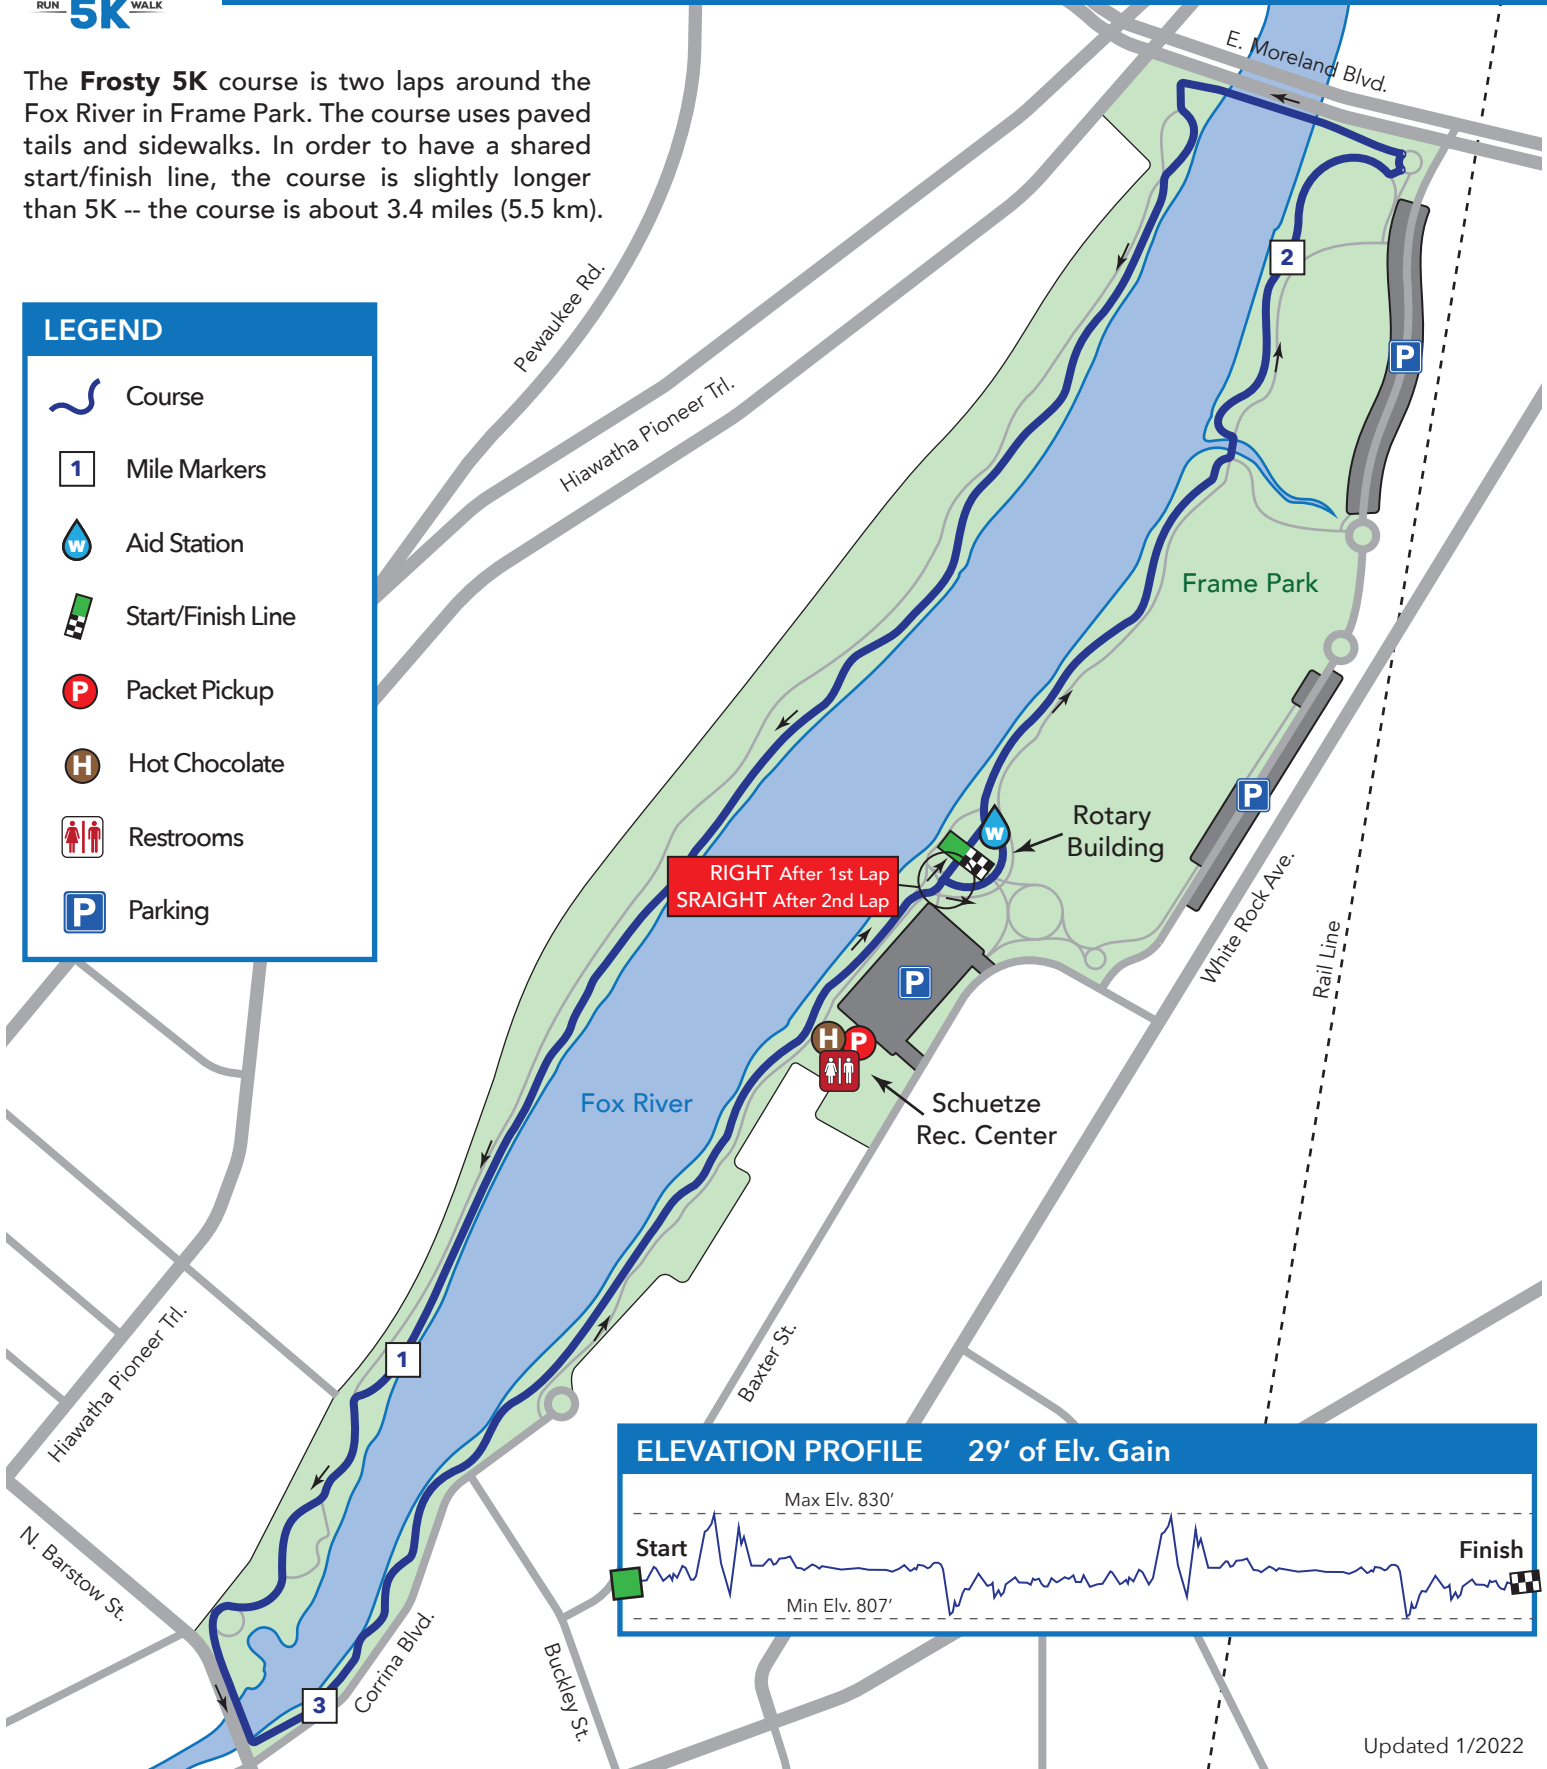

The **Frosty 5K** course is two laps around the Fox River in Frame Park. The course uses paved trails and sidewalks. In order to have a shared start/finish line, the course is slightly longer than 5K -- the course is about 3.4 miles (5.5 km).

LEGEND

-  Course
-  Mile Markers
-  Aid Station
-  Start/Finish Line
-  Packet Pickup
-  Hot Chocolate
-  Restrooms
-  Parking

Updated 1/2022