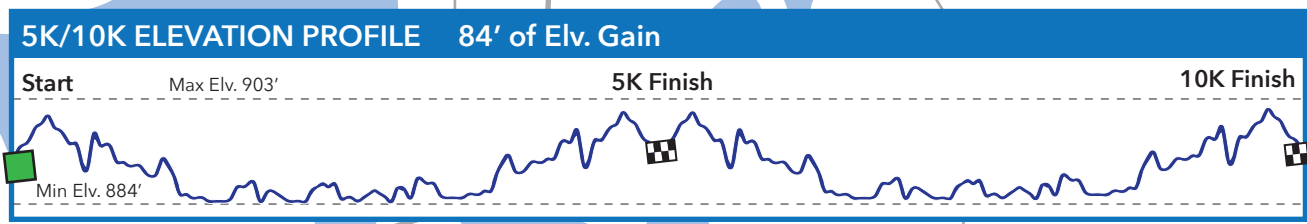

Oconomowoc GOBBLE WOBBLER 5K/10K - COURSE MAP

Fowler Lake Park
438 N. Oakwood Ave.
Oconomowoc, WI 53066

LEGEND

- 5K Course
- 10K Course
- 5K Mile Markers
- 10K Mile Markers
- Start/Finish Line
- Aid Station
- 10K Starts Lap #2
- Reg/Package Pickup
- Hot Chocolate/Awards
- Restrooms