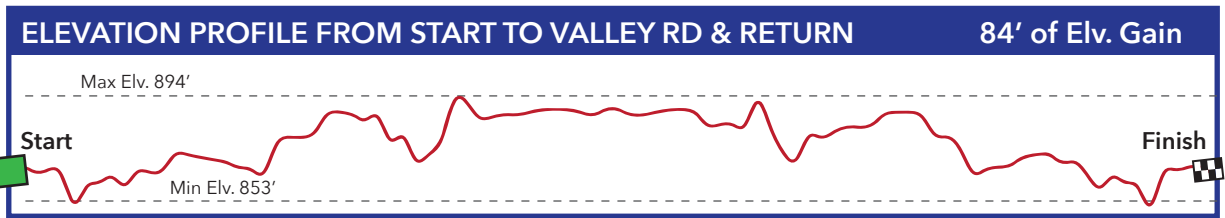

Event Distances & Turnarounds

- 5K Runners will run one out-and-back to the 5K turnaround point.
- 10K Runners will run one out-and-back to the 10K turnaround point.
- Half Marathon runners will complete two out-and-backs to the half/full marathon turnaround point.
- Full marathon runners will complete four out-and-backs to the half/full marathon turnaround point.

LEGEND

Course	Turnarounds	Start/Finish Line	Restrooms
Aid Station	Packet Pickup	Parking	Bag Drops