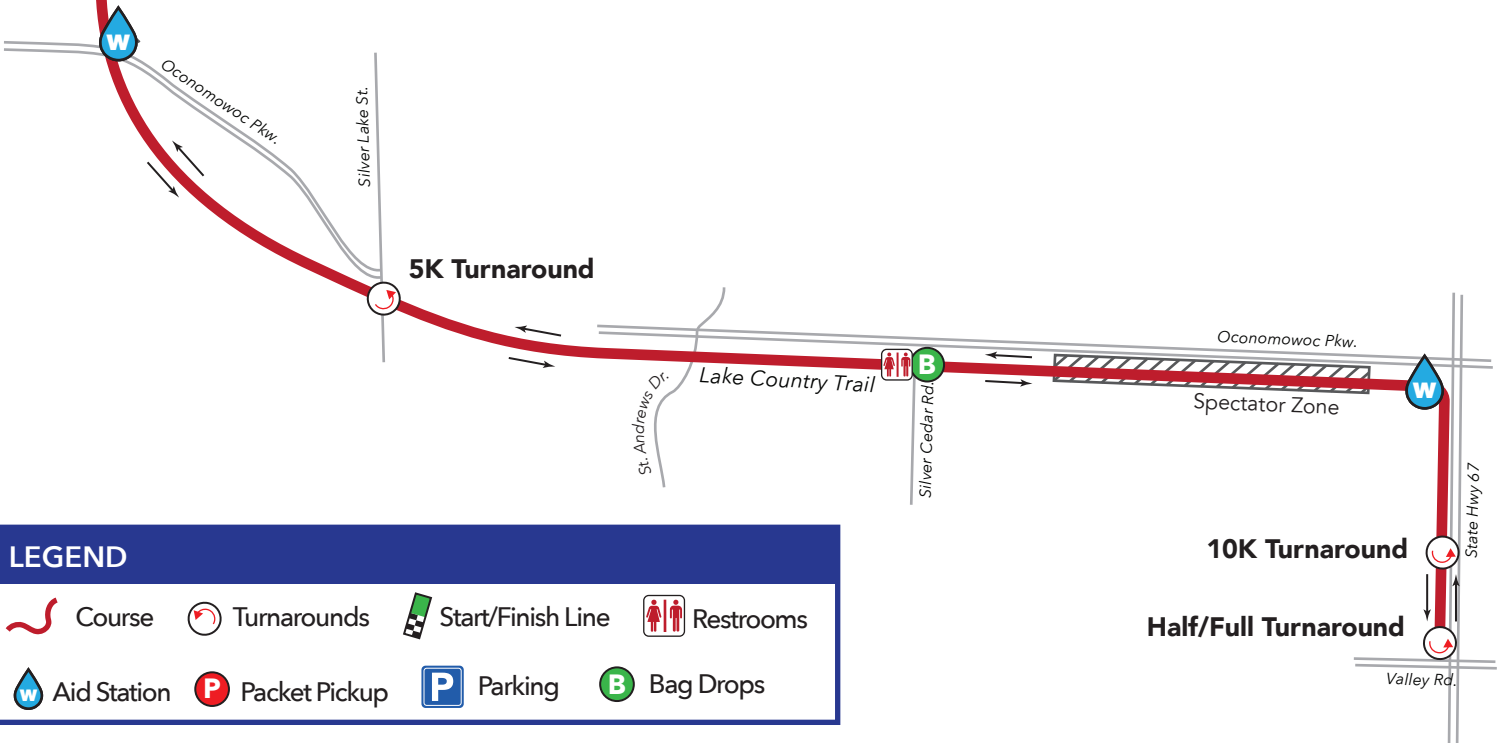

Event Distances & Turnarounds

- 5K Runners will run one out-and-back to the 5K turnaround point.
- 10K Runners will run one out-and-back to the 10K turnaround point.
- Half Marathon runners will complete two out-and-backs to the half/full marathon turnaround point.
- Full marathon runners will complete four out-and-backs to the half/full marathon turnaround point.

LEGEND

Course	Turnarounds	Start/Finish Line	Restrooms
Aid Station	Packet Pickup	Parking	Bag Drops