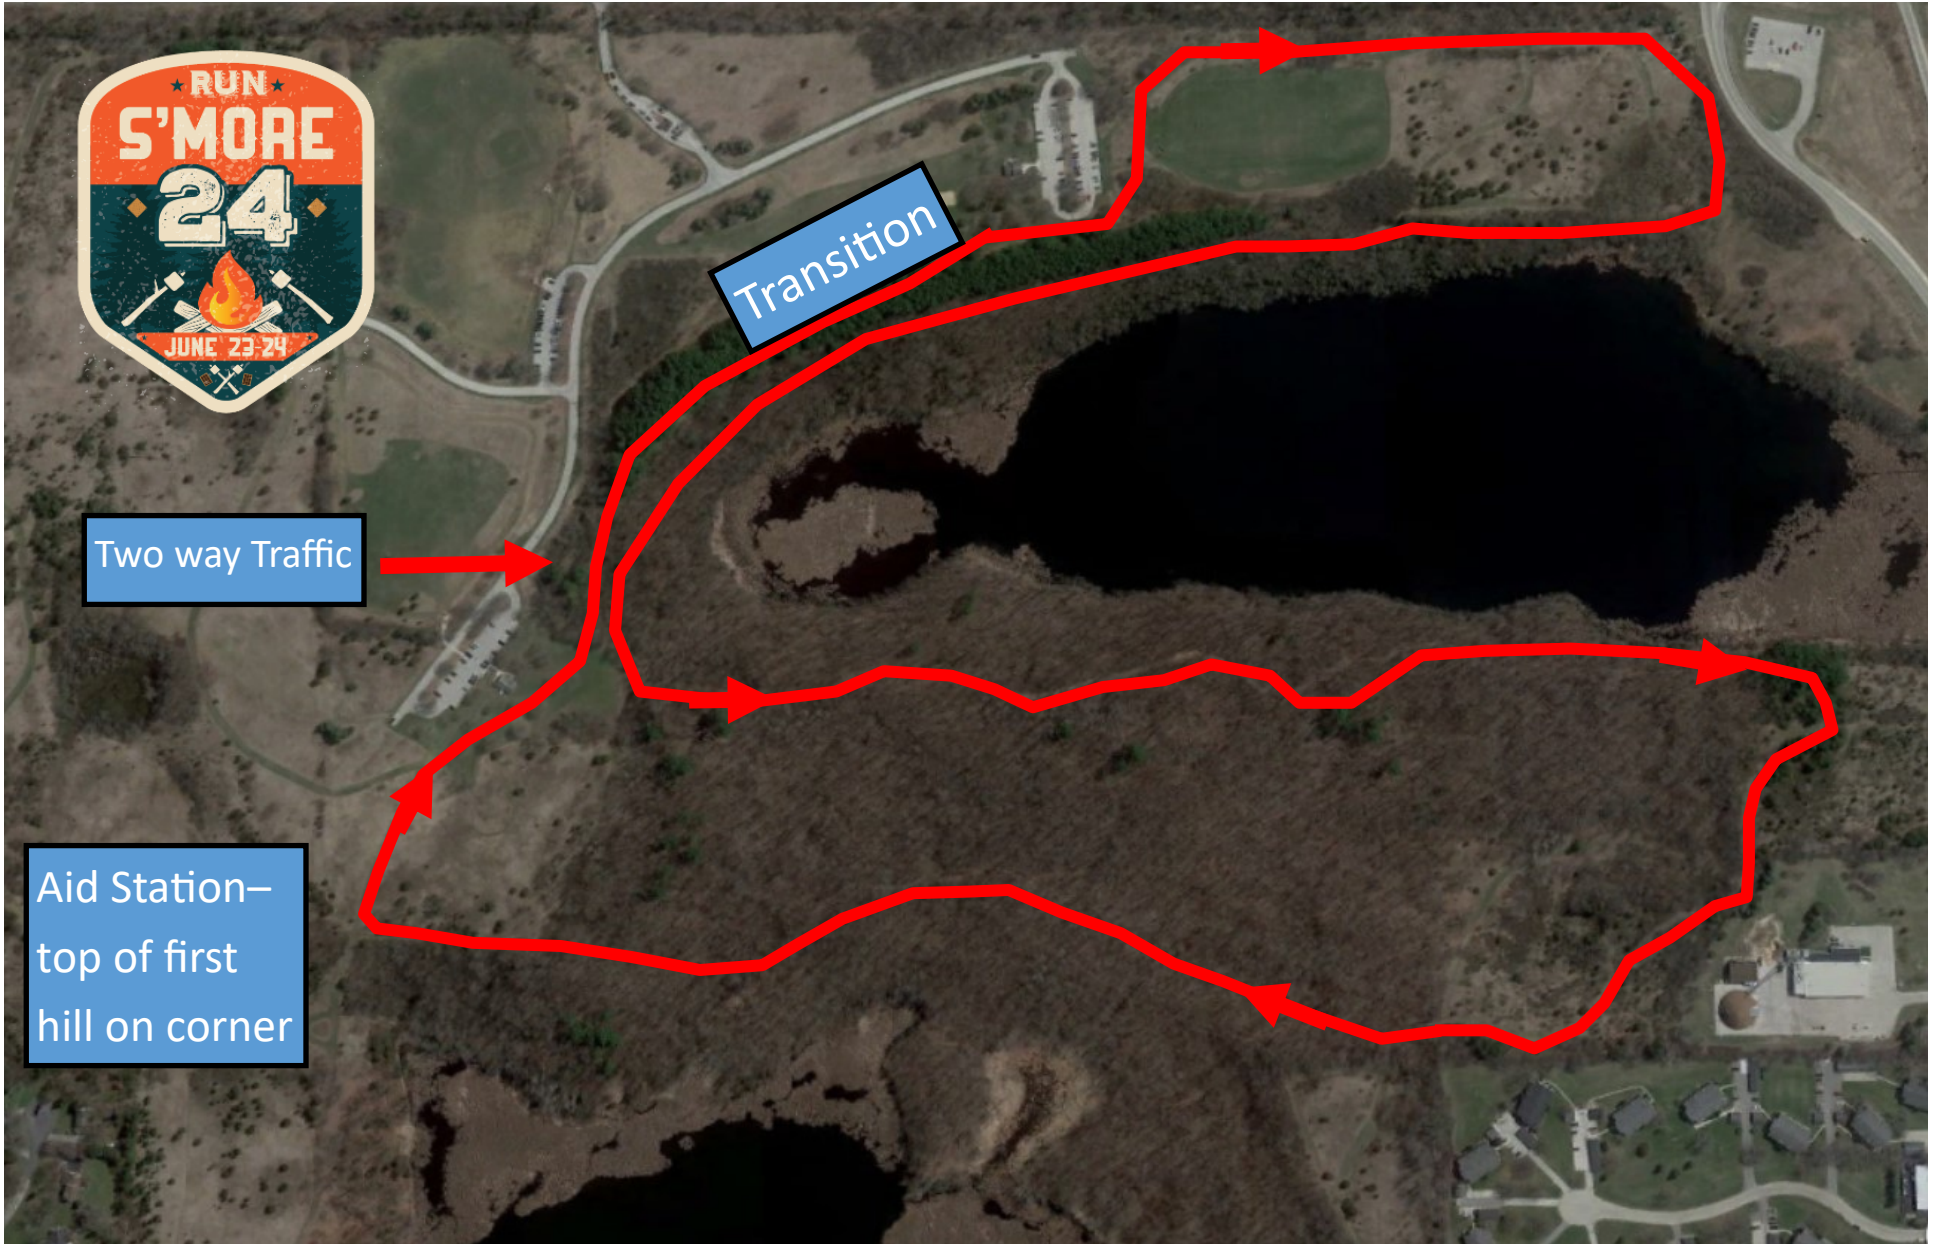

Camping Area

Transition

Runner Area

Solo / double
runner tents

Parking Area

Transition

Two way Traffic

Aid Station—
top of first
hill on corner

Solo / double
runner tents

Transition

© 2018 Google

Image Date: 2/16/2019 43896129.87" N 88824116.87" W