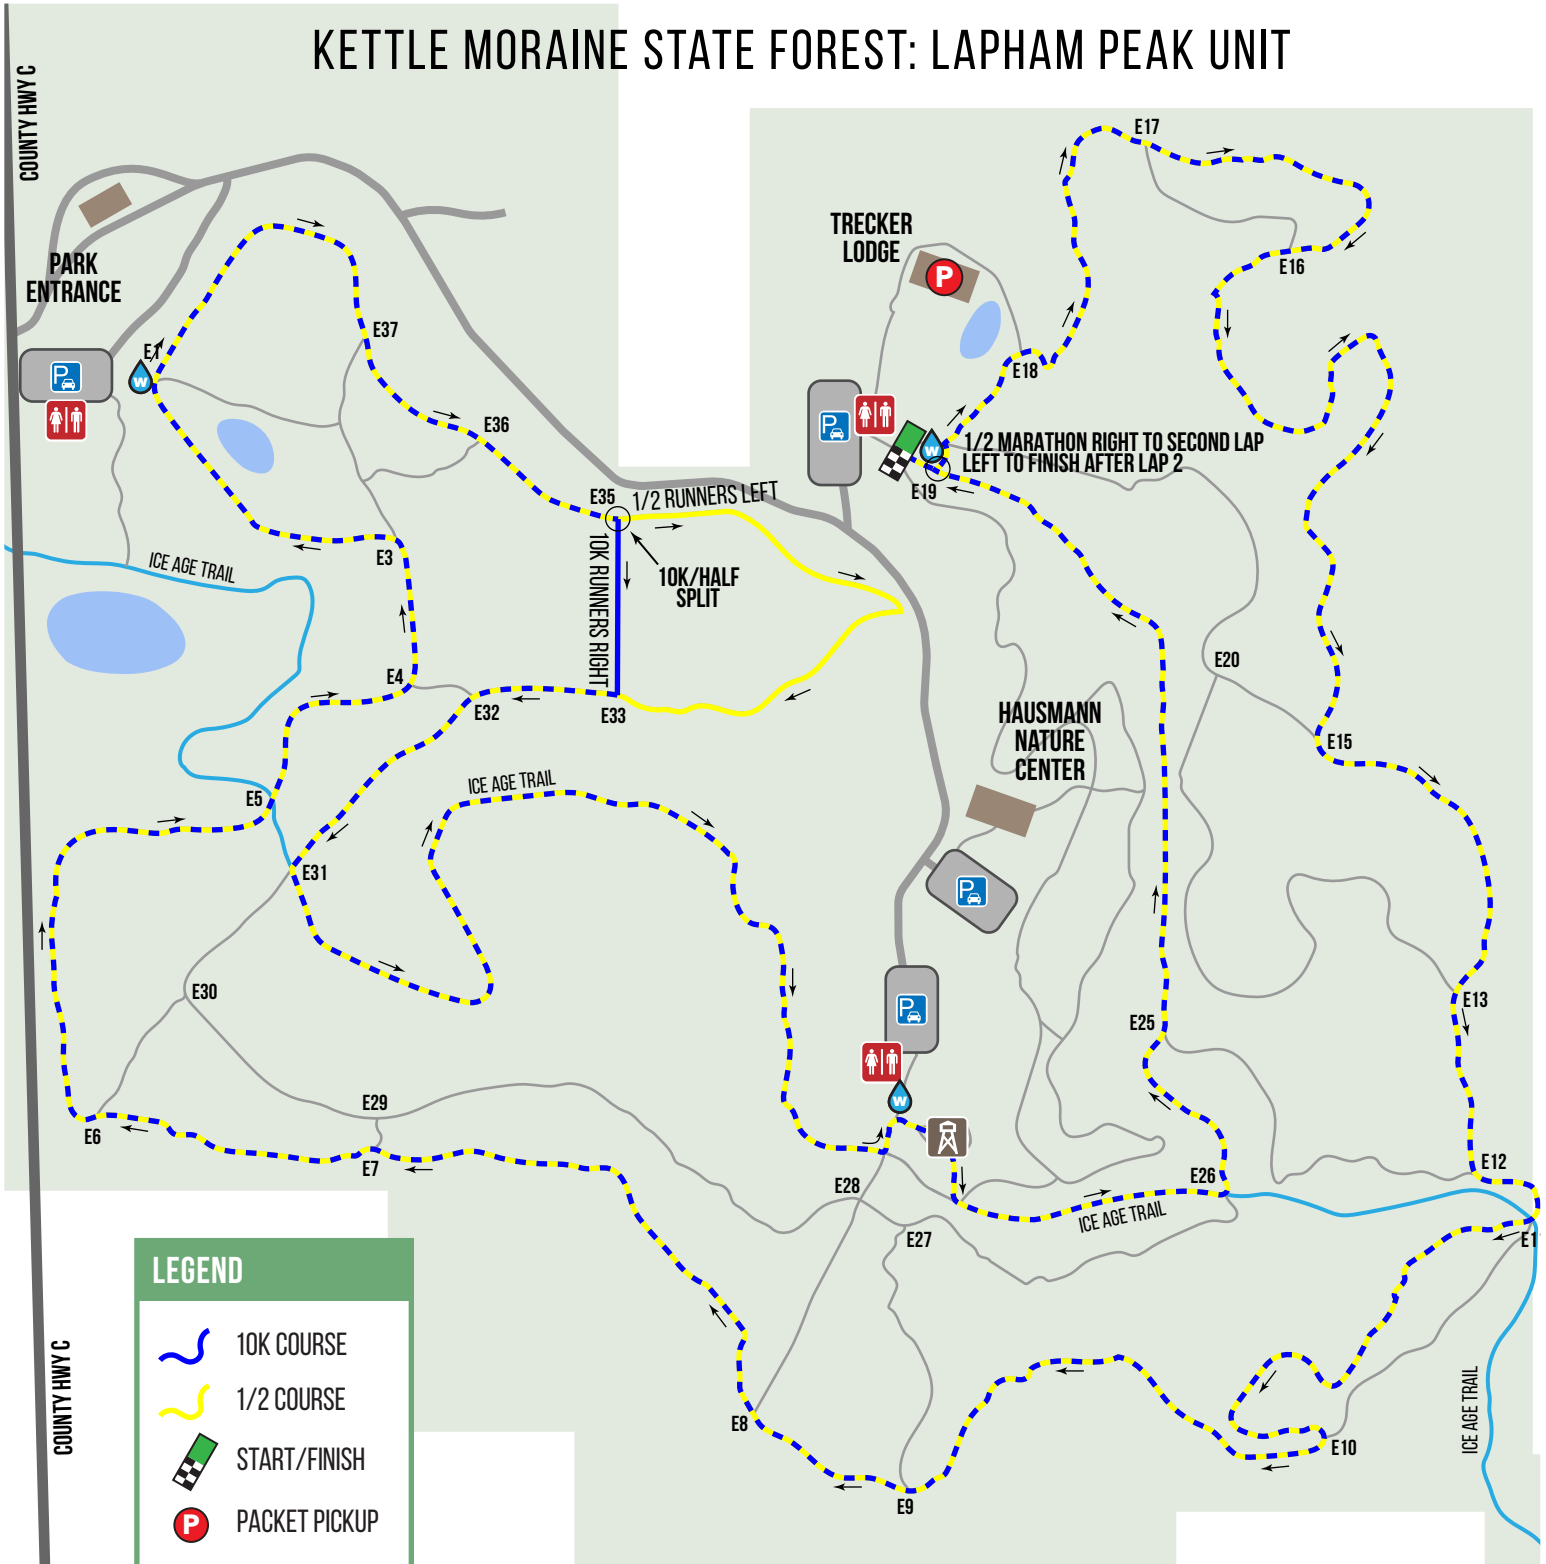

RUN FROM THE TAX MAN

10K / HALF MARATHON COURSE MAP

LAPHAM PEAK
 KETTLE MORaine STATE FOREST
 W329 N846 COUNTY ROAD C
 DELAFIELD, WI 53018

KETTLE MORaine STATE FOREST: LAPHAM PEAK UNIT

LEGEND

- 10K COURSE
- 1/2 COURSE
- START/FINISH
- PACKET PICKUP
- AID STATION
- PARKING