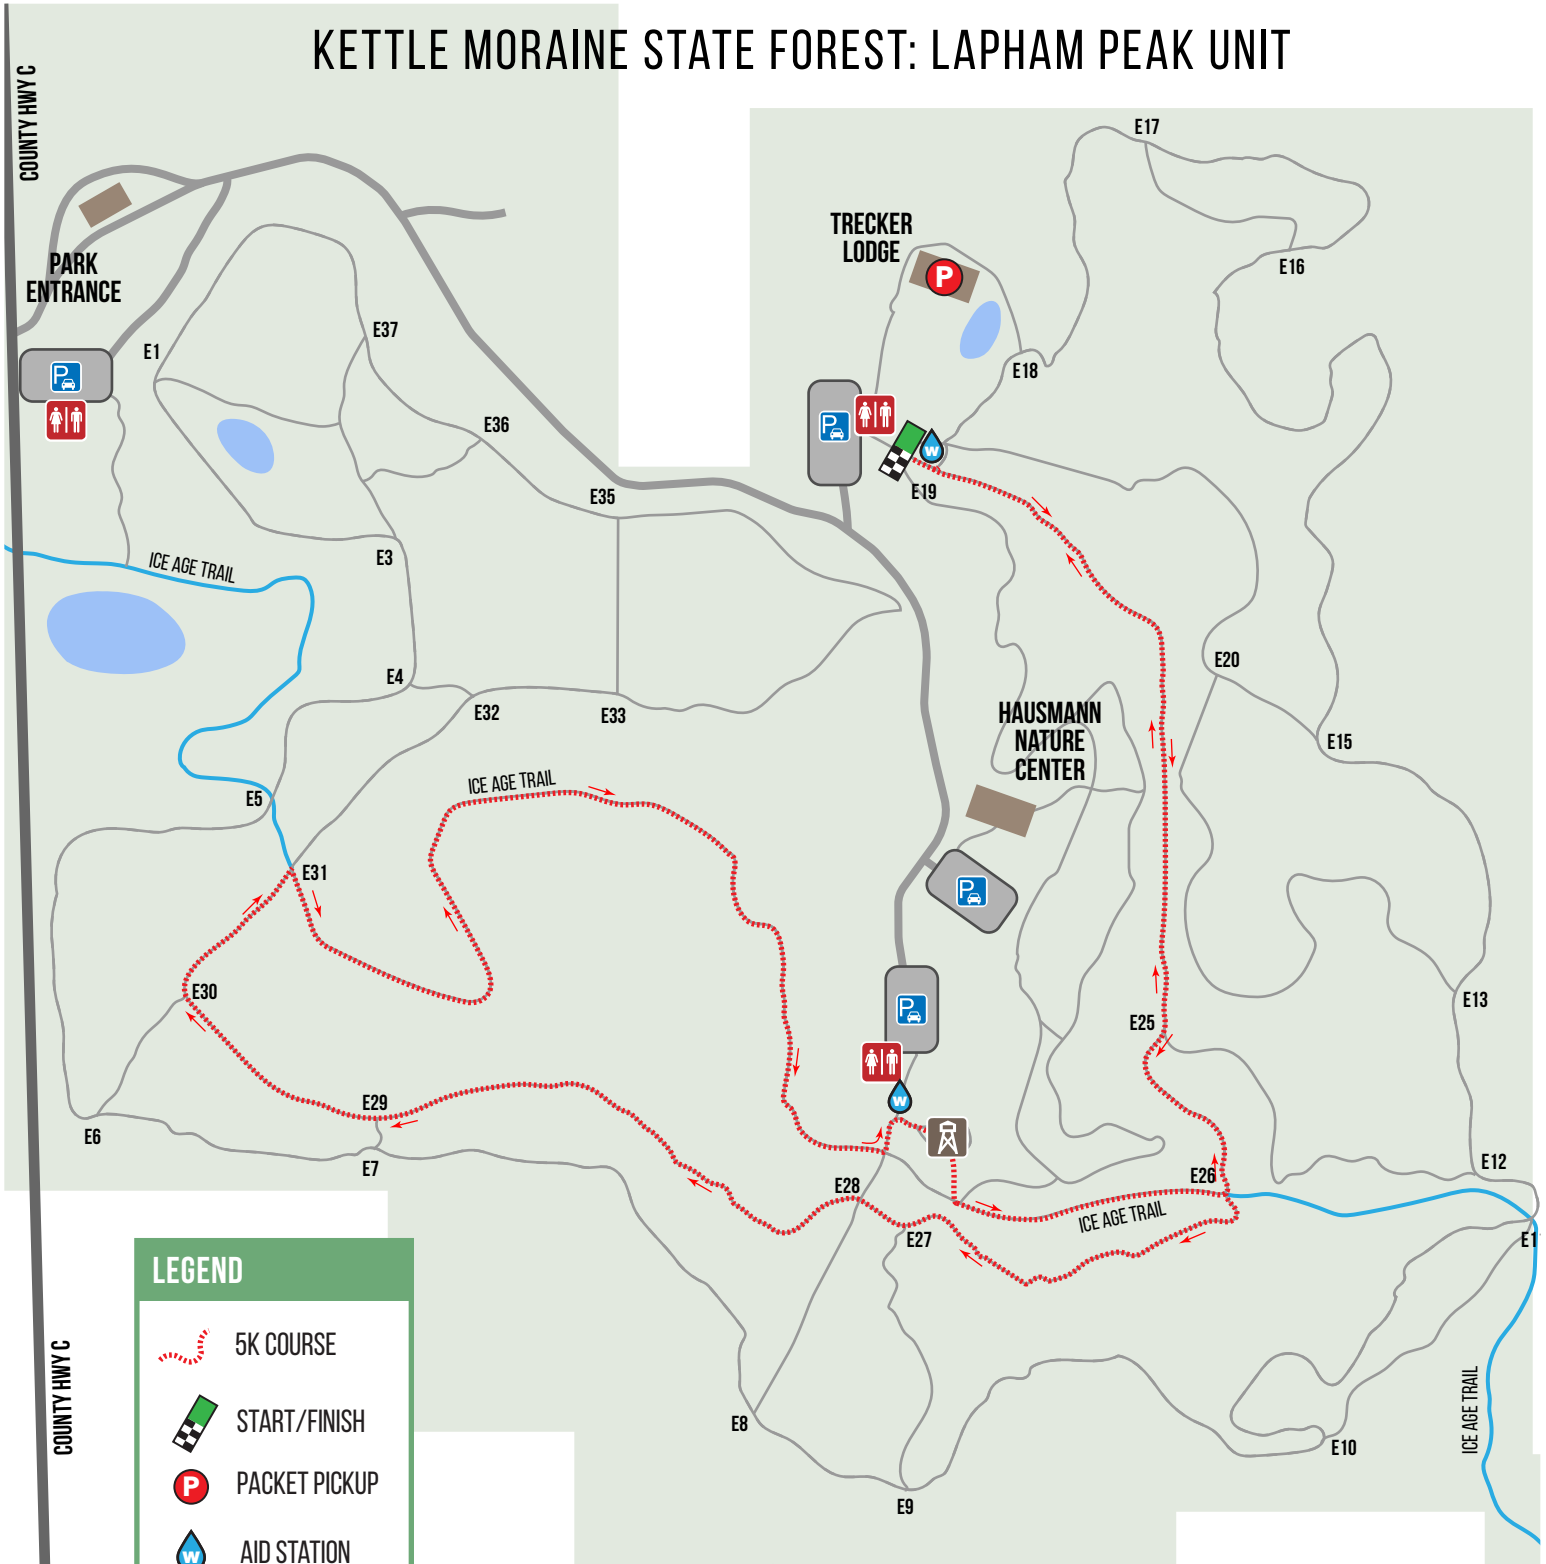

# RUN FROM THE TAX MAN

## 5K COURSE MAP

LAPHAM PEAK  
KETTLE MORAIN STATE FOREST  
W329 N846 COUNTY ROAD C  
DELAFIELD, WI 53018

### KETTLE MORAIN STATE FOREST: LAPHAM PEAK UNIT

**LEGEND**

- 5K COURSE
- START/FINISH
- PACKET PICKUP
- AID STATION
- PARKING