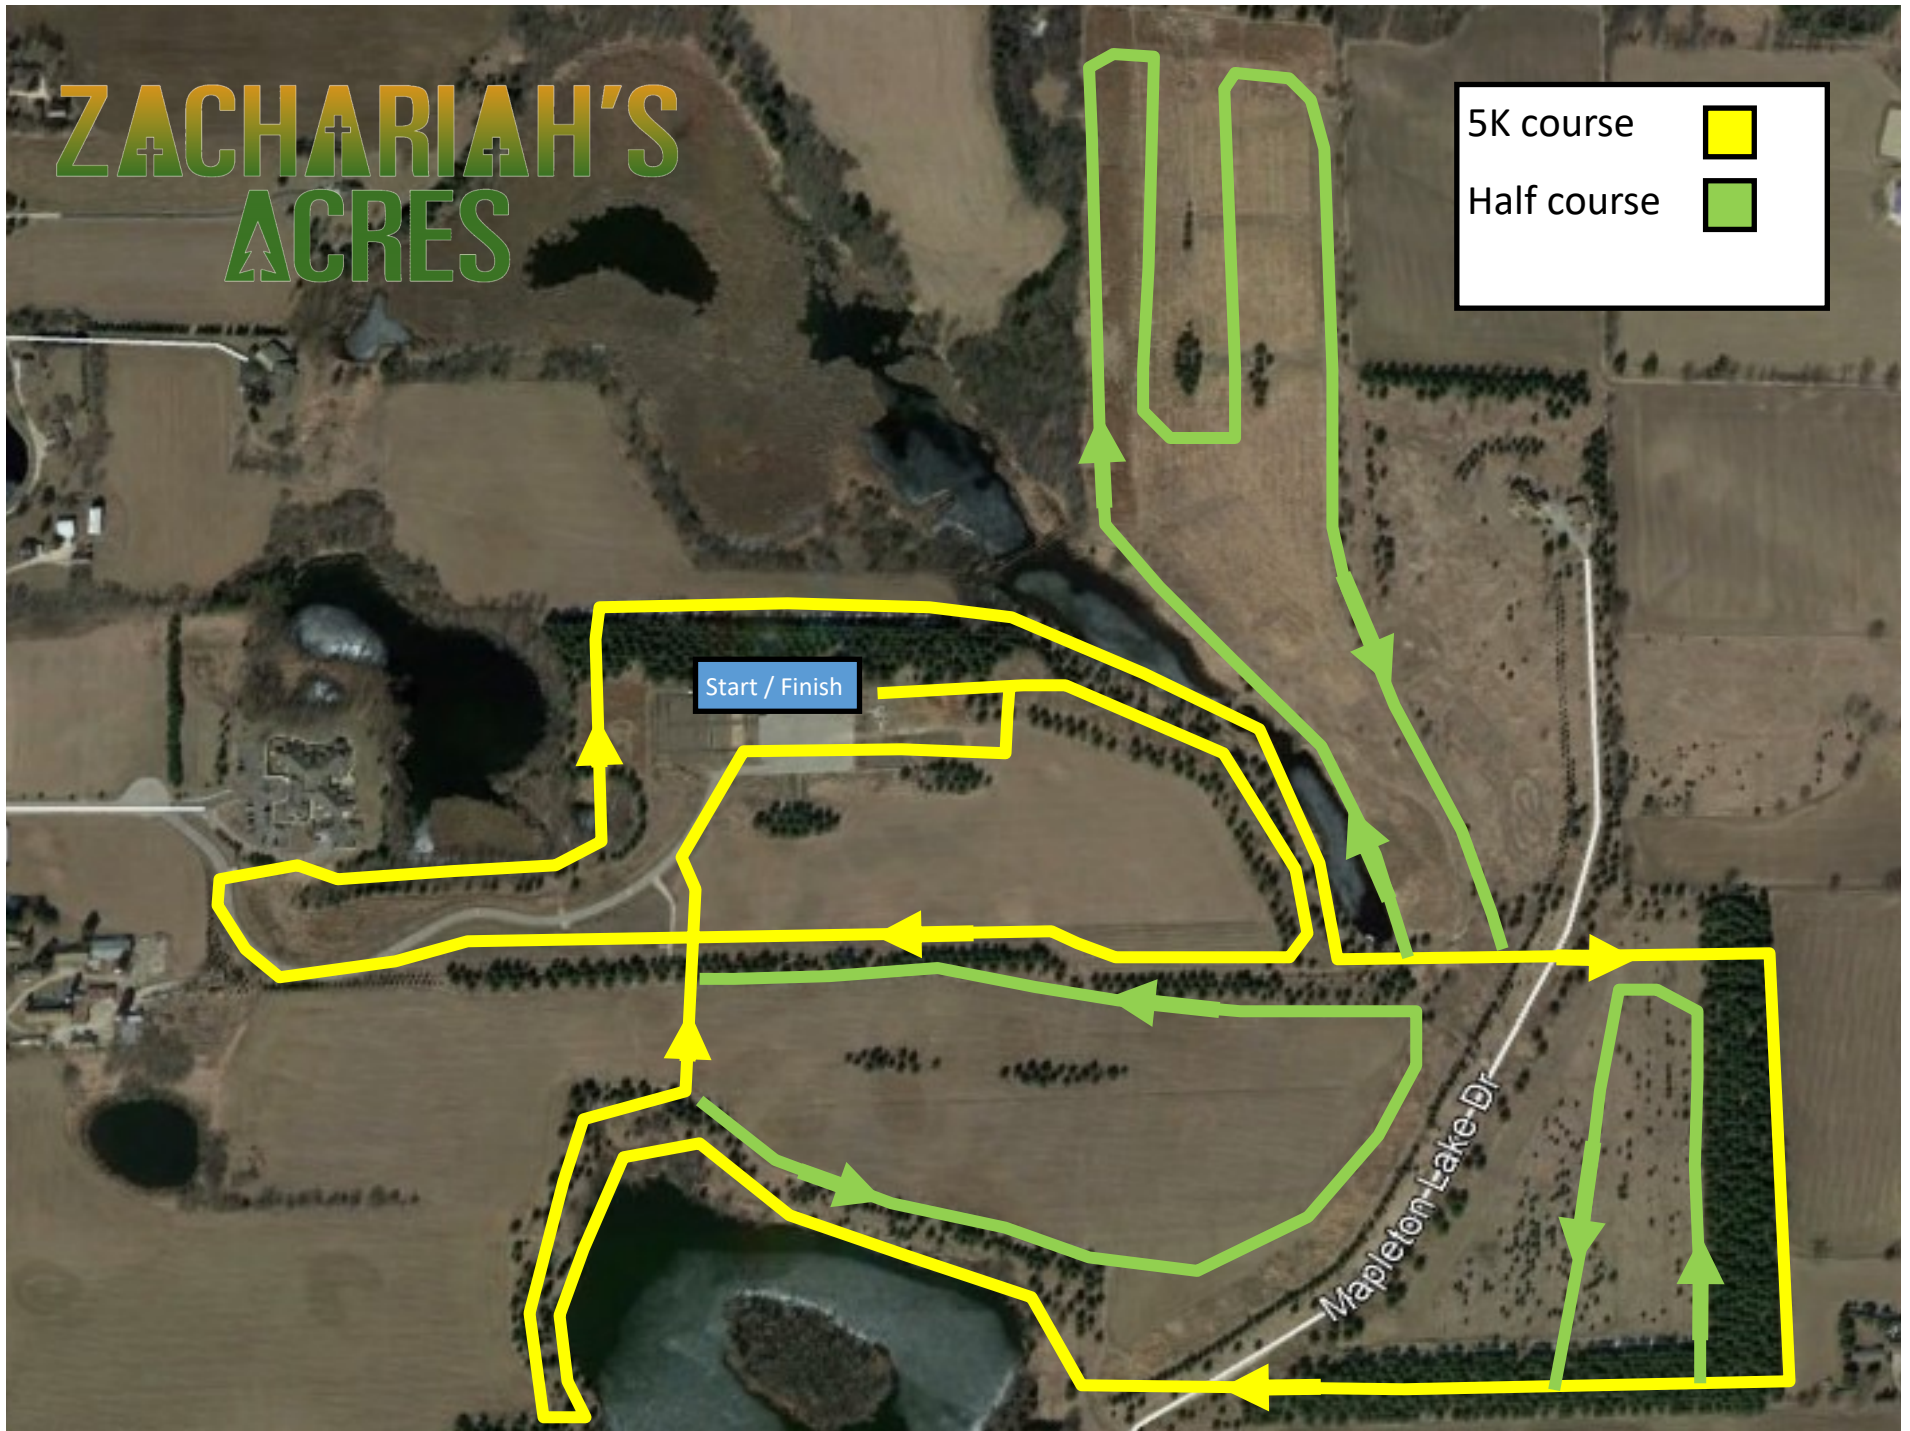

ZACHARIAH'S ACRES

5K course

Half course

Start / Finish

Mapleton-Lake-Dr

ZACHARIAH'S ACRES

5K course

Half course (two laps)

Course marshal

Aid station